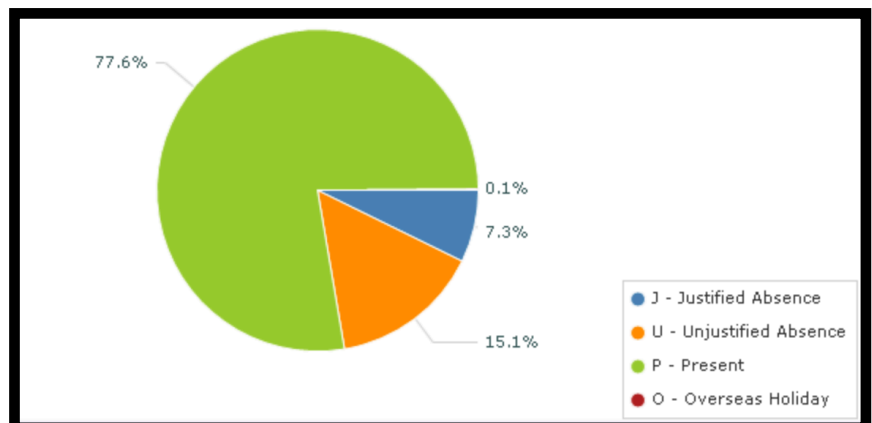

EDUCATION REVIEW OFFICE VISIT ON TUESDAY 6 JUNE AT 2PM If you are free on this day we would love it if you could come to the pōwhiri for ERO and stay to share ideas about our kura. We plan to have a hui straight after tamariki head home to share thoughts and ideas about our kura, we would love your voice and contributions. Nau mai haere mai.

UP DATED CHARTER AND STRATEGIC PLAN and POLICIES We are excited to share our revised Charter and Strategic Plan and we have also updated our policies. Whānau that attended our hui got to take a copy home. If you would like one, please do not hesitate to pop into the office and grab one. We would love as many of you as possible to know about the exciting times ahead for our kura which we would love you and your whānau to be apart of. Go to <https://www.tawhero.school.nz/our-school/policies-and-procedures/>